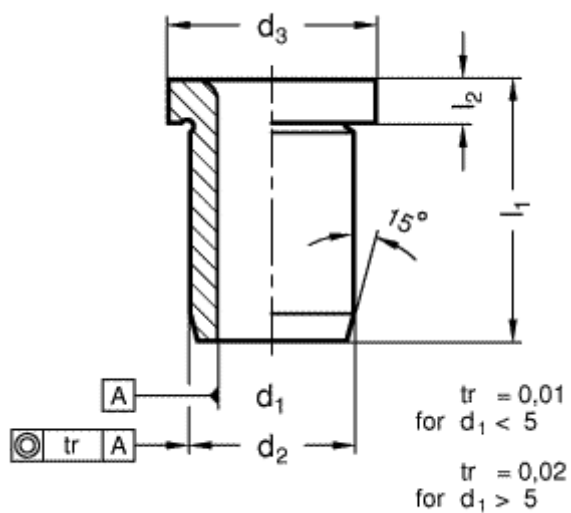

Article number: 201134080

Description: E+G Guide bush DIN 172-B14,1-16-A
with collar

Measures

$d_1 = 14,5$

$d_2 = 22$

$d_3 = 26$

$l_1 = 16$

$l_2 = 4$